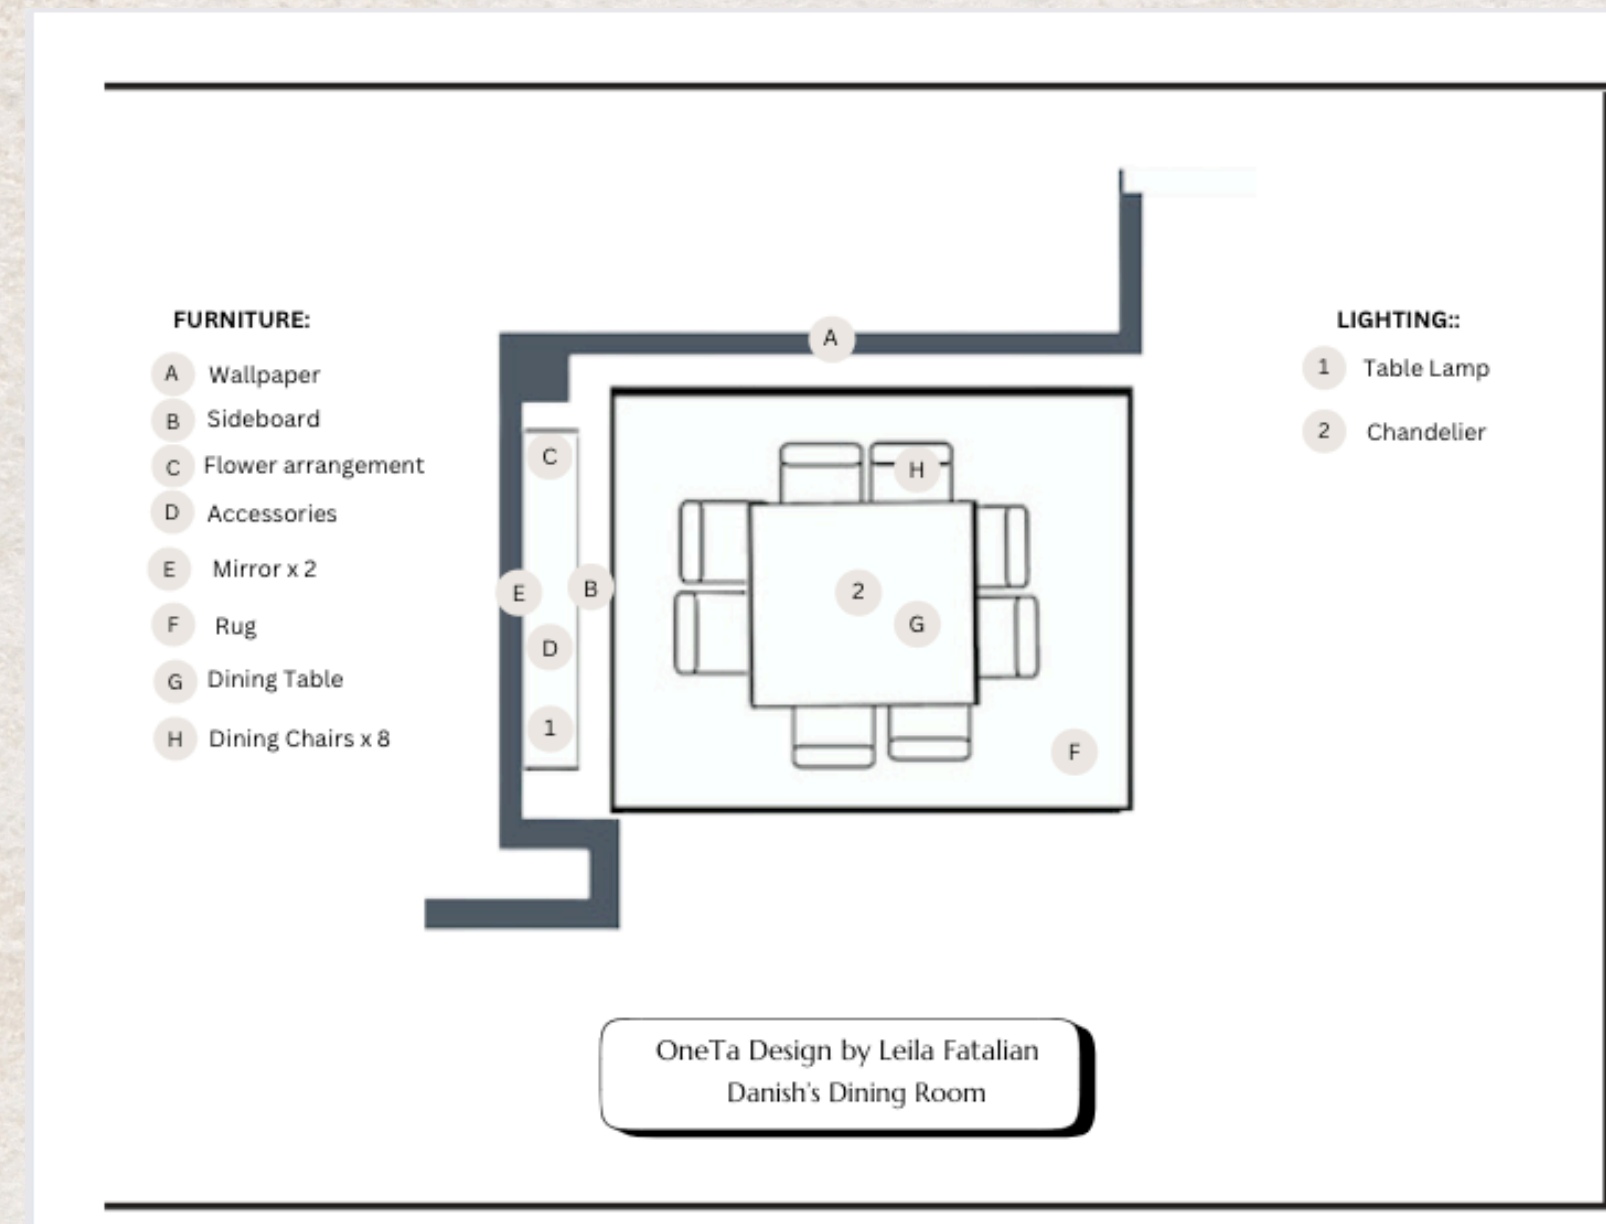

Shopping List