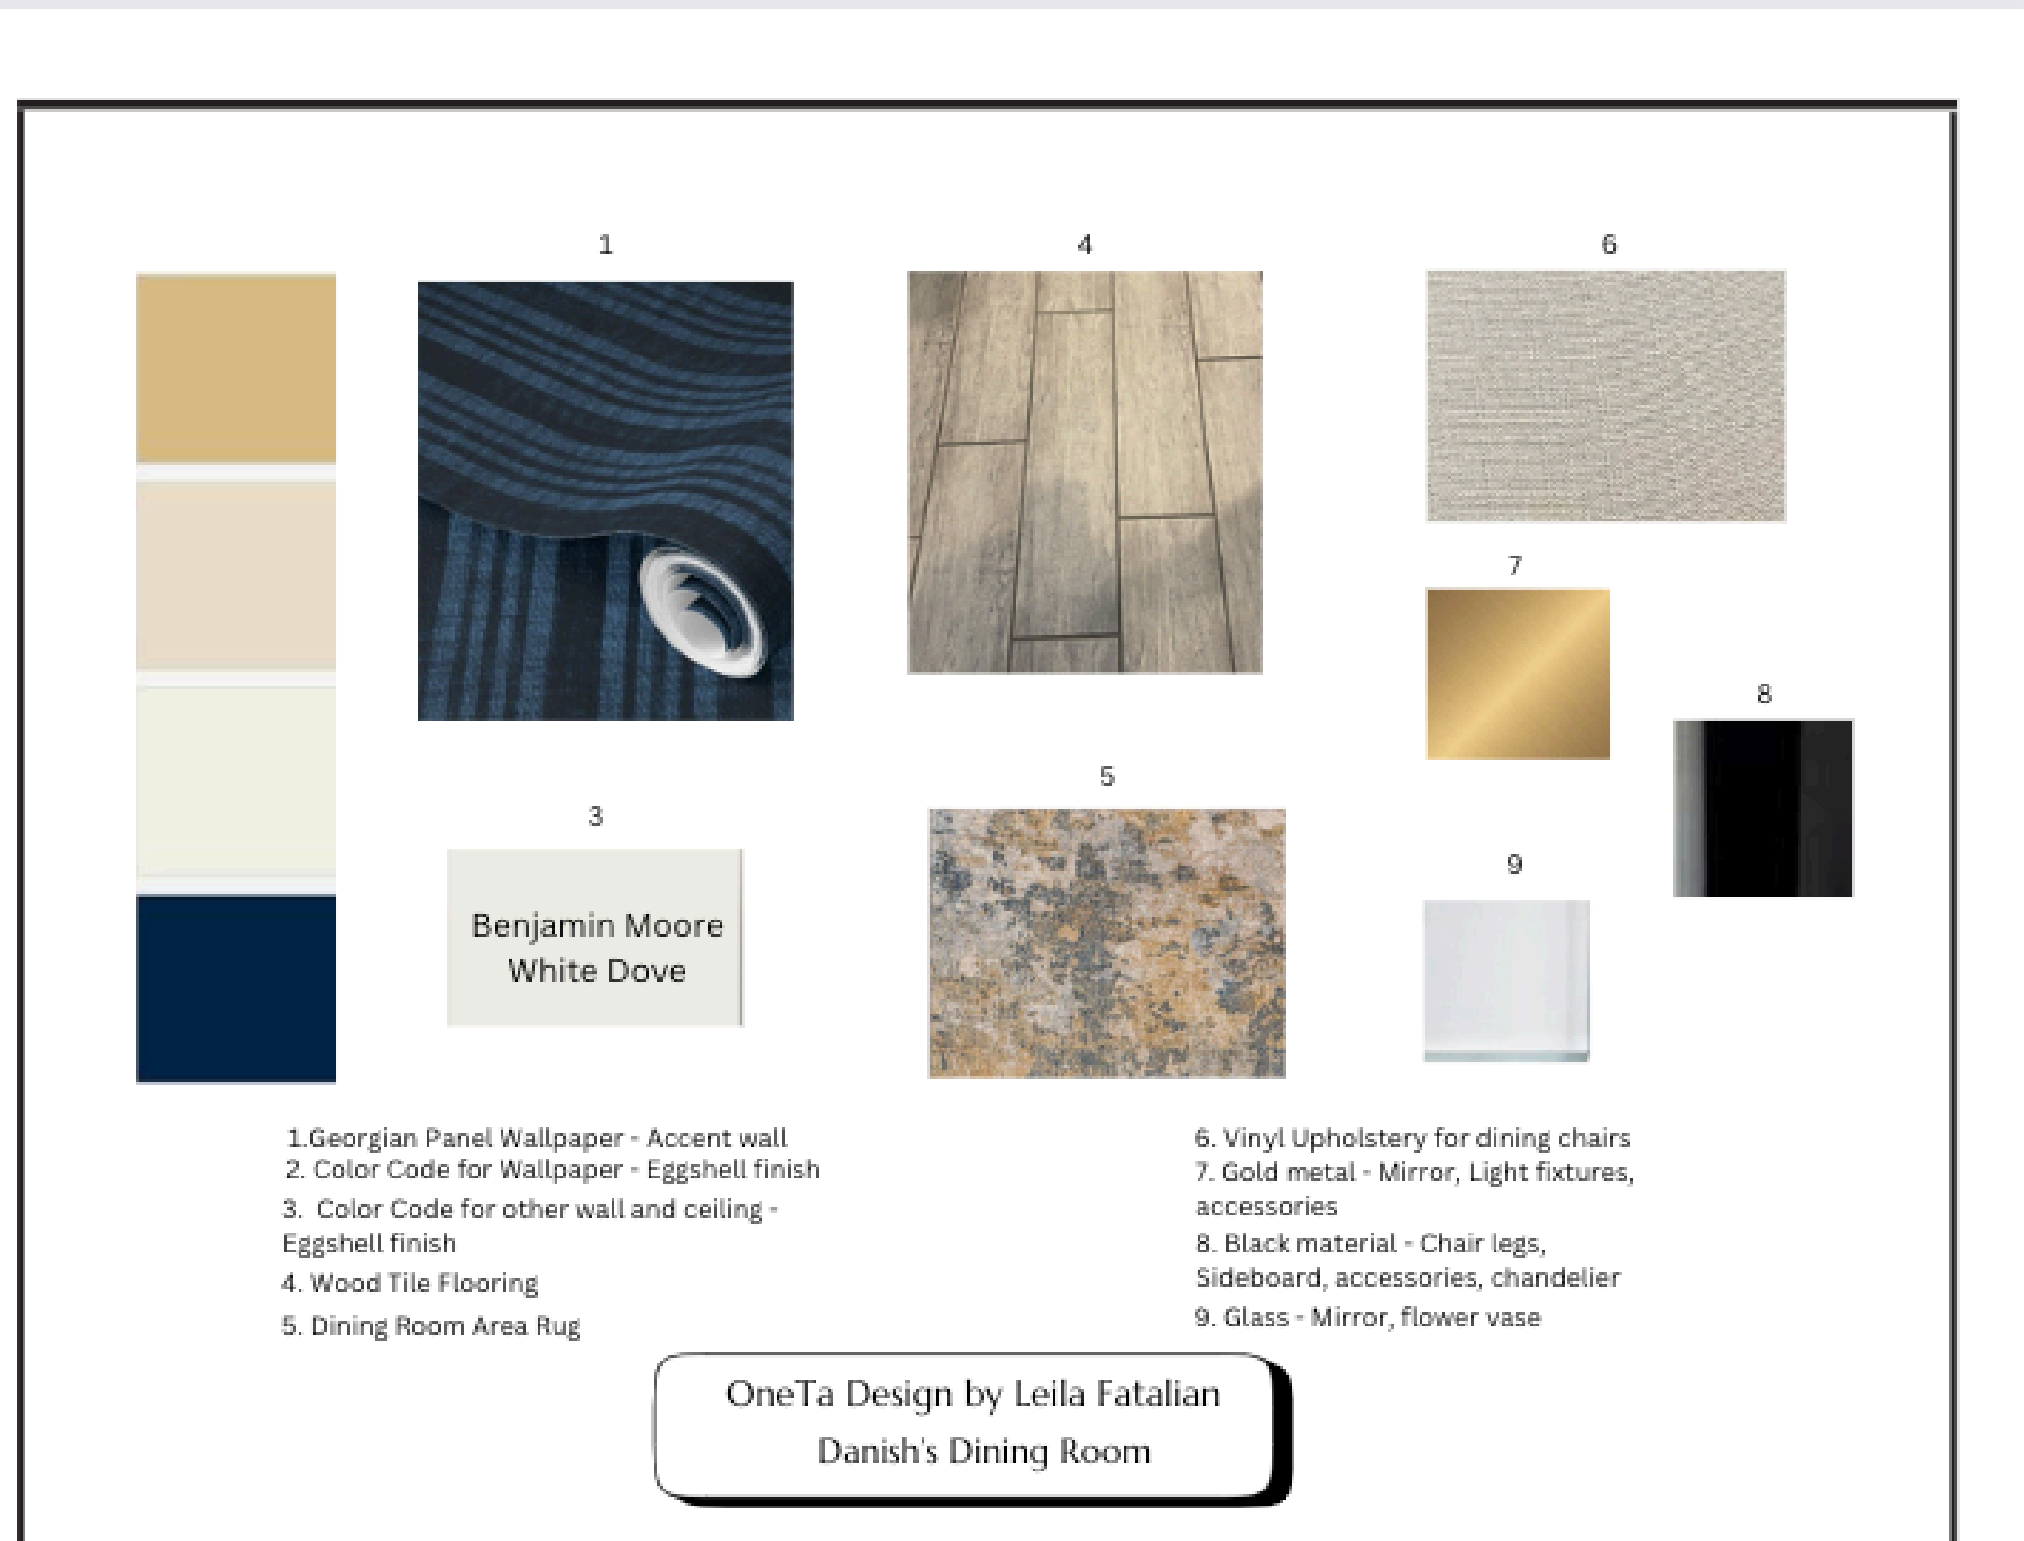

MOODBOARD & 3D LAYOUT

OPTION 1

MOODBOARD & 3D LAYOUT

OPTION 2

1. Georgian Panel Wallpaper - Accent wall
2. Color Code for Wallpaper - Eggshell finish
3. Color Code for other wall and ceiling - Eggshell finish
4. Wood Tile Flooring
5. Dining Room Area Rug
6. Vinyl Upholstery for dining chairs
7. Gold metal - Mirror, Light fixtures, accessories
8. Black material - Chair legs, Sideboard, accessories, chandelier
9. Glass - Mirror, flower vase